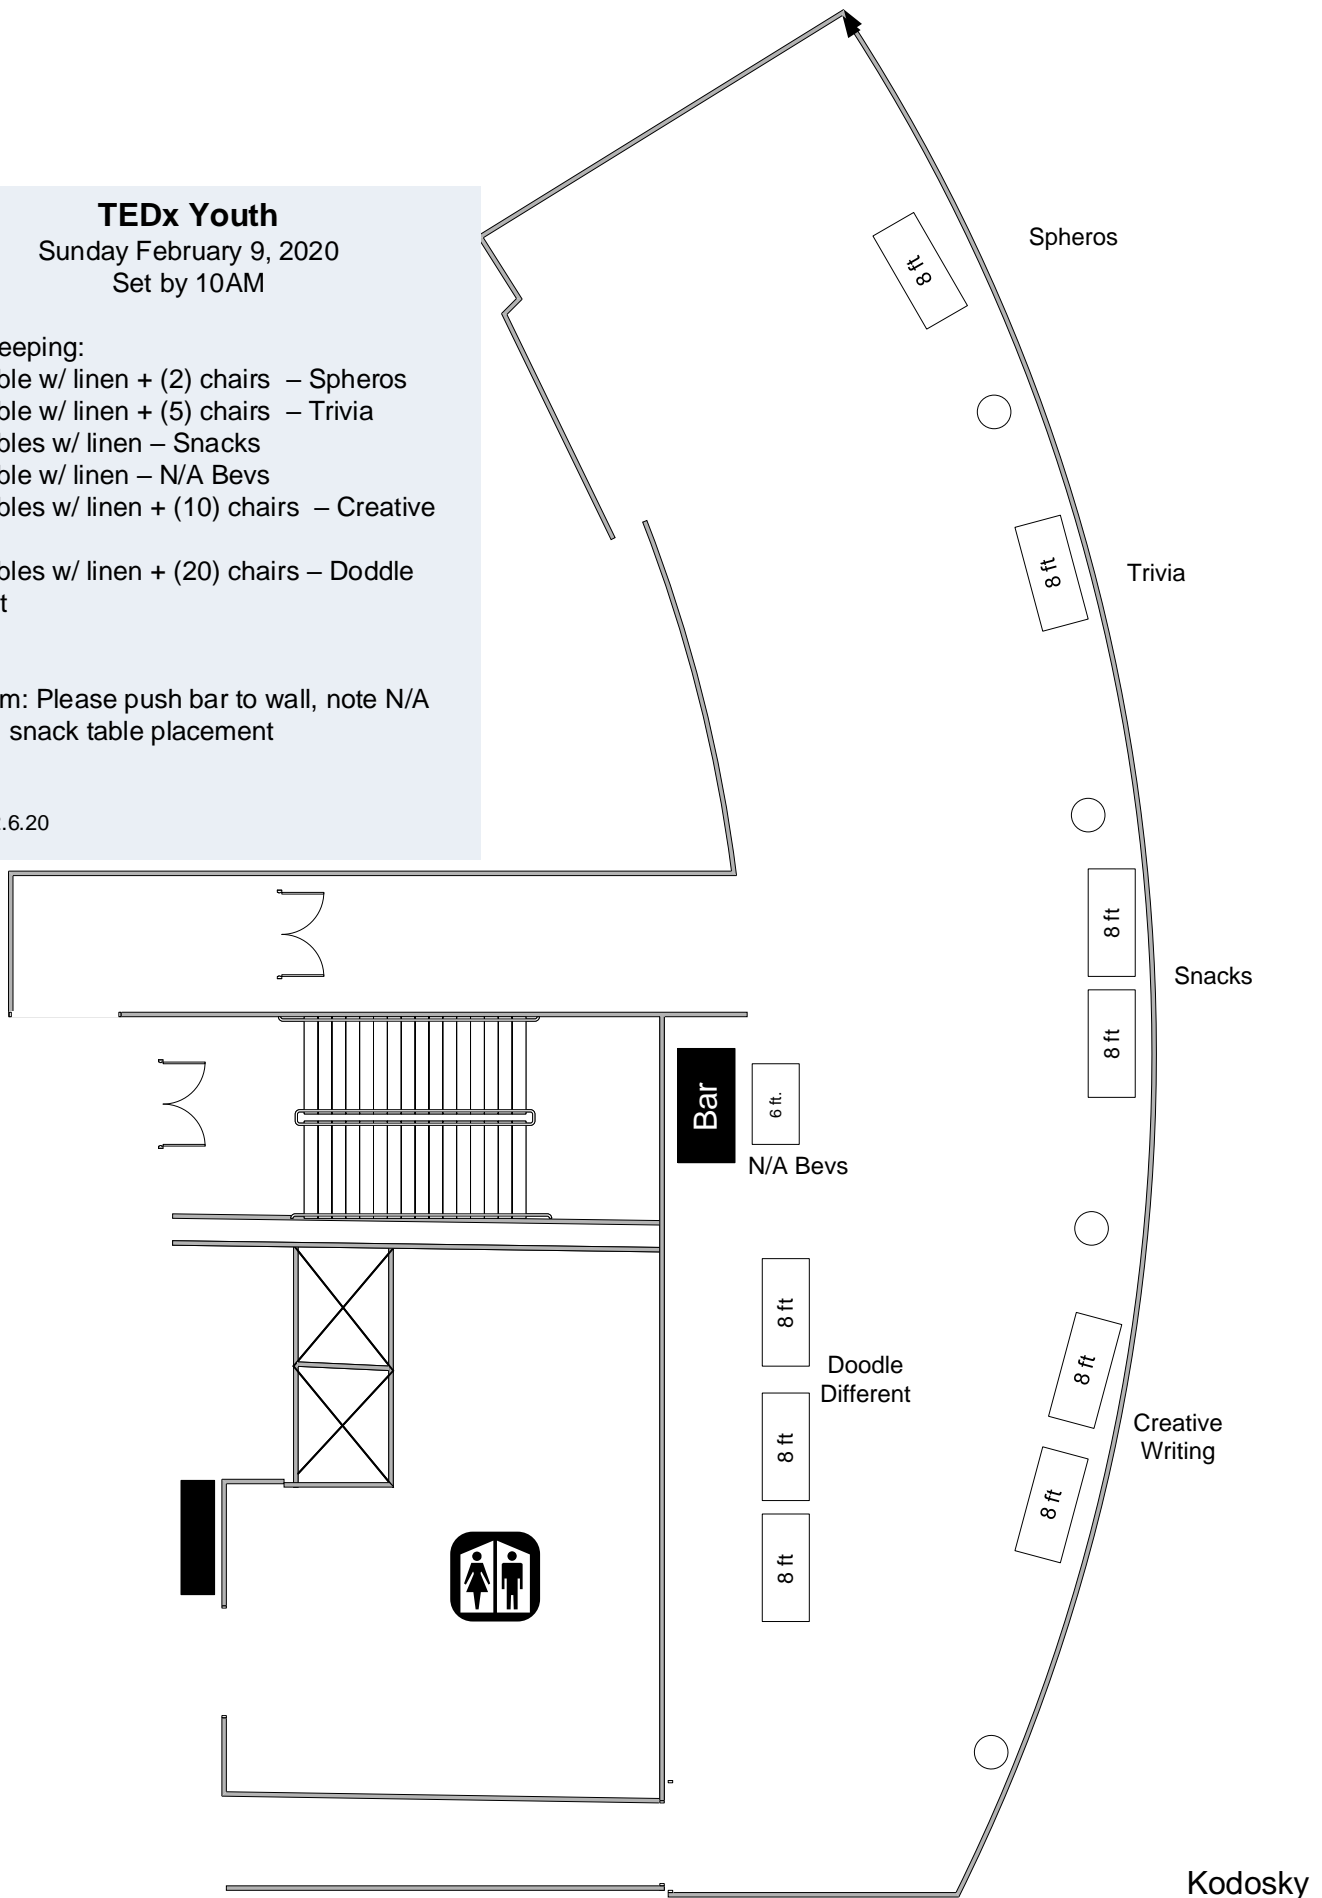

Sunday February 9, 2020

Set by 10AM

Housekeeping:

Move all center lobby benches to east wall near elevators

- (1) 6' table w/ linen + (3) chairs – Neuroscience Demo
- (1) 6' table w/ linen + (2) chairs – Austin Energy
- (1) 6' table w/ linen + (2) chairs – Career Fair
- (1) 6' table w/ linen + (2) chairs – Philosophy Discussion
- (2) tall cocktail rounds w/ linen on west side across from 701

Spectrum: Push east and west lobby bars to wall

Revised 2.6.20

Mezzanine Lobby

TEDx Youth

Sunday February 9, 2020

Set by 10AM

Housekeeping:

- (1) 8' table w/ linen + (2) chairs – Spheros
- (1) 8' table w/ linen + (5) chairs – Trivia
- (2) 8' tables w/ linen – Snacks
- (1) 6' table w/ linen – N/A Bevs
- (2) 8' tables w/ linen + (10) chairs – Creative Writing
- (3) 8' tables w/ linen + (20) chairs – Doodle Different

Spectrum: Please push bar to wall, note N/A bev and snack table placement

Revised 2.6.20

TEDx Youth

Sunday February 9, 2020

Set by 10AM

Housekeeping:

(4) 6' tables w/ linen in 701

(20) chairs in 701

Move all W. Pincer Furniture to south end near Jenga along east and west wall in 2 large seating groups leaving center area open for egress

(2) 6' tables w/ linen + (7) chairs – Generation Serve

(4) 6' tables w/ linen + (16) chairs – Apricity Magazine