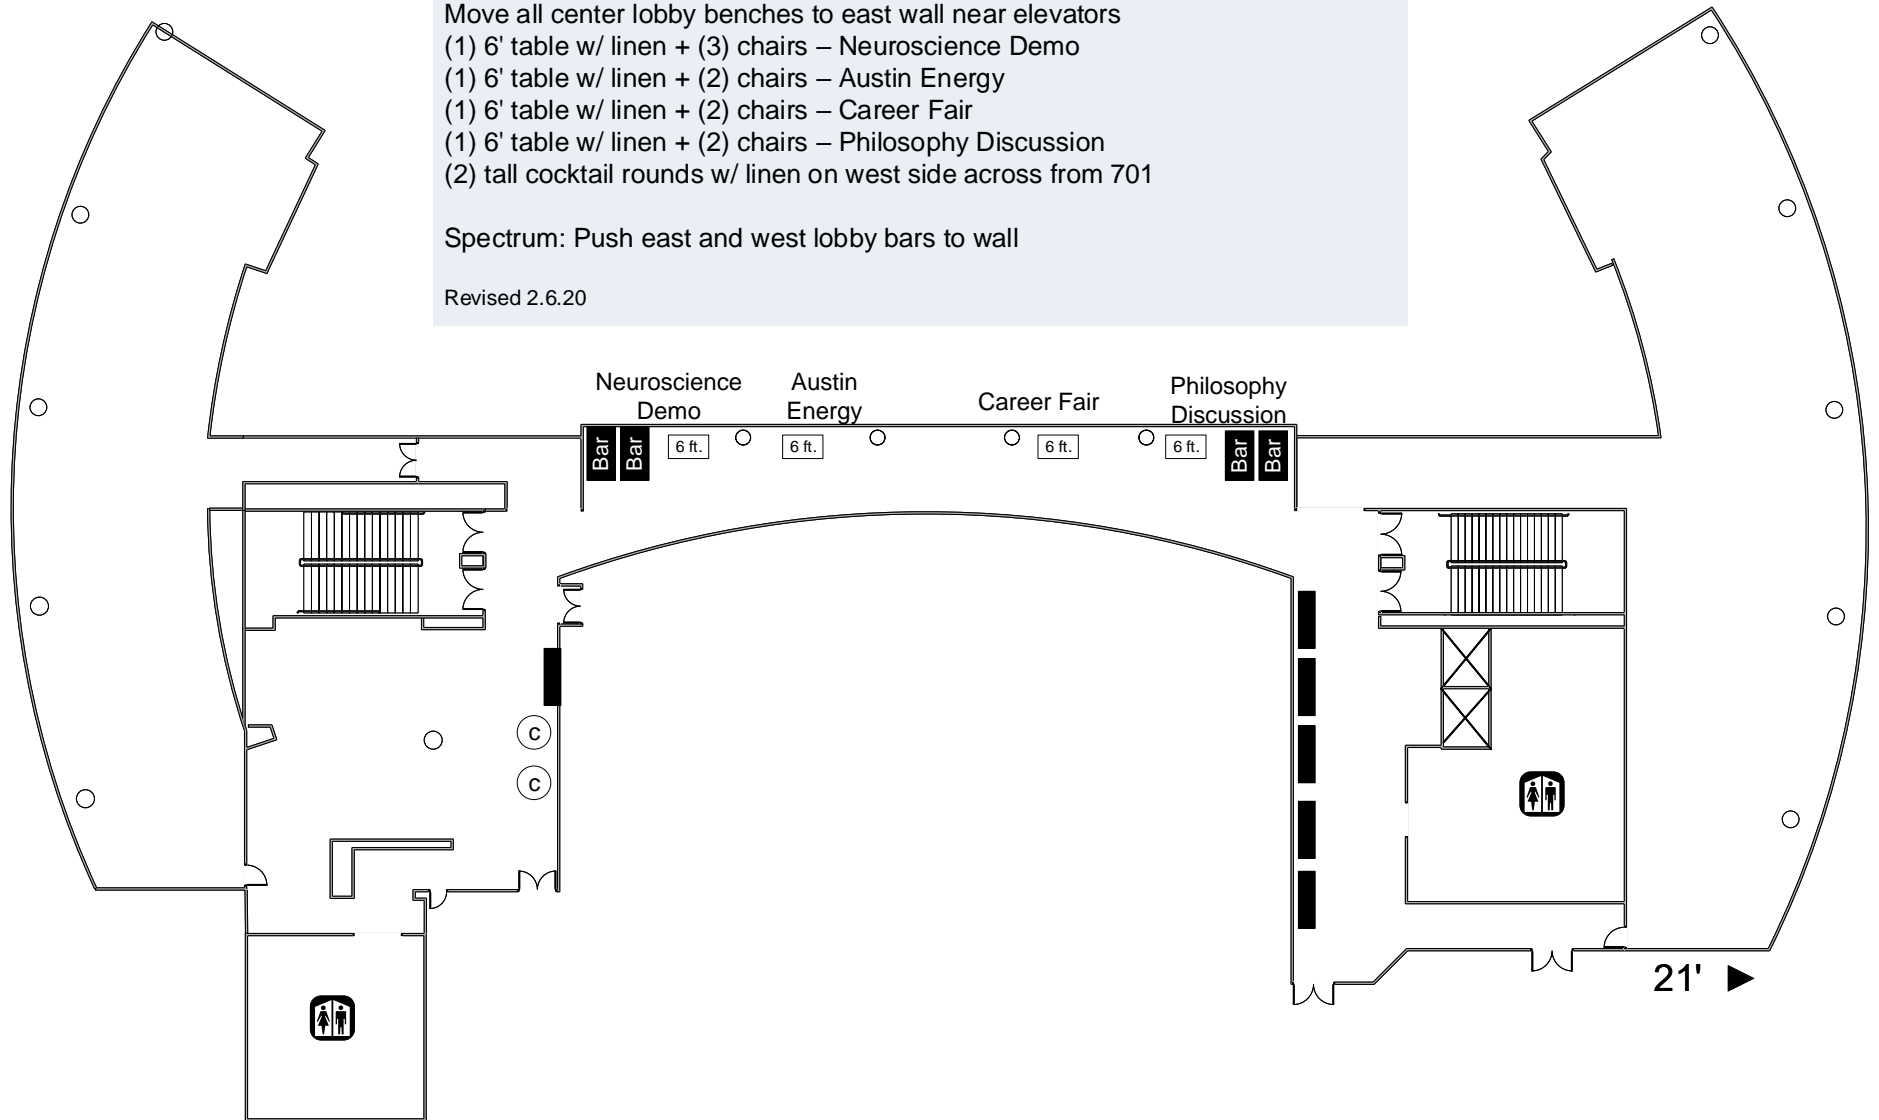

Sunday February 9, 2020

Set by 10AM

Housekeeping:

Move all center lobby benches to east wall near elevators

- (1) 6' table w/ linen + (3) chairs – Neuroscience Demo
- (1) 6' table w/ linen + (2) chairs – Austin Energy
- (1) 6' table w/ linen + (2) chairs – Career Fair
- (1) 6' table w/ linen + (2) chairs – Philosophy Discussion
- (2) tall cocktail rounds w/ linen on west side across from 701

Spectrum: Push east and west lobby bars to wall

Revised 2.6.20

Mezzanine Lobby

TEDx Youth

Sunday February 9, 2020

Set by 10AM

Housekeeping:

- (1) 8' table w/ linen + (2) chairs – Spheros
- (1) 8' table w/ linen + (5) chairs – Trivia
- (2) 8' tables w/ linen – Snacks
- (1) 6' table w/ linen – N/A Bevs
- (2) 8' tables w/ linen + (10) chairs – Creative Writing
- (3) 8' tables w/ linen + (20) chairs – Doodle Different

Spectrum: Please push bar to wall, note N/A bev and snack table placement

Revised 2.6.20

TEDx Youth

Sunday February 9, 2020

Set by 10AM

Housekeeping:

(4) 6' tables w/ linen in 701

(20) chairs in 701

Move all W. Pincer Furniture to south end near Jenga along east and west wall in 2 large seating groups leaving center area open for egress

(2) 6' tables w/ linen + (7) chairs – Generation Serve

(4) 6' tables w/ linen + (16) chairs – Apricity Magazine