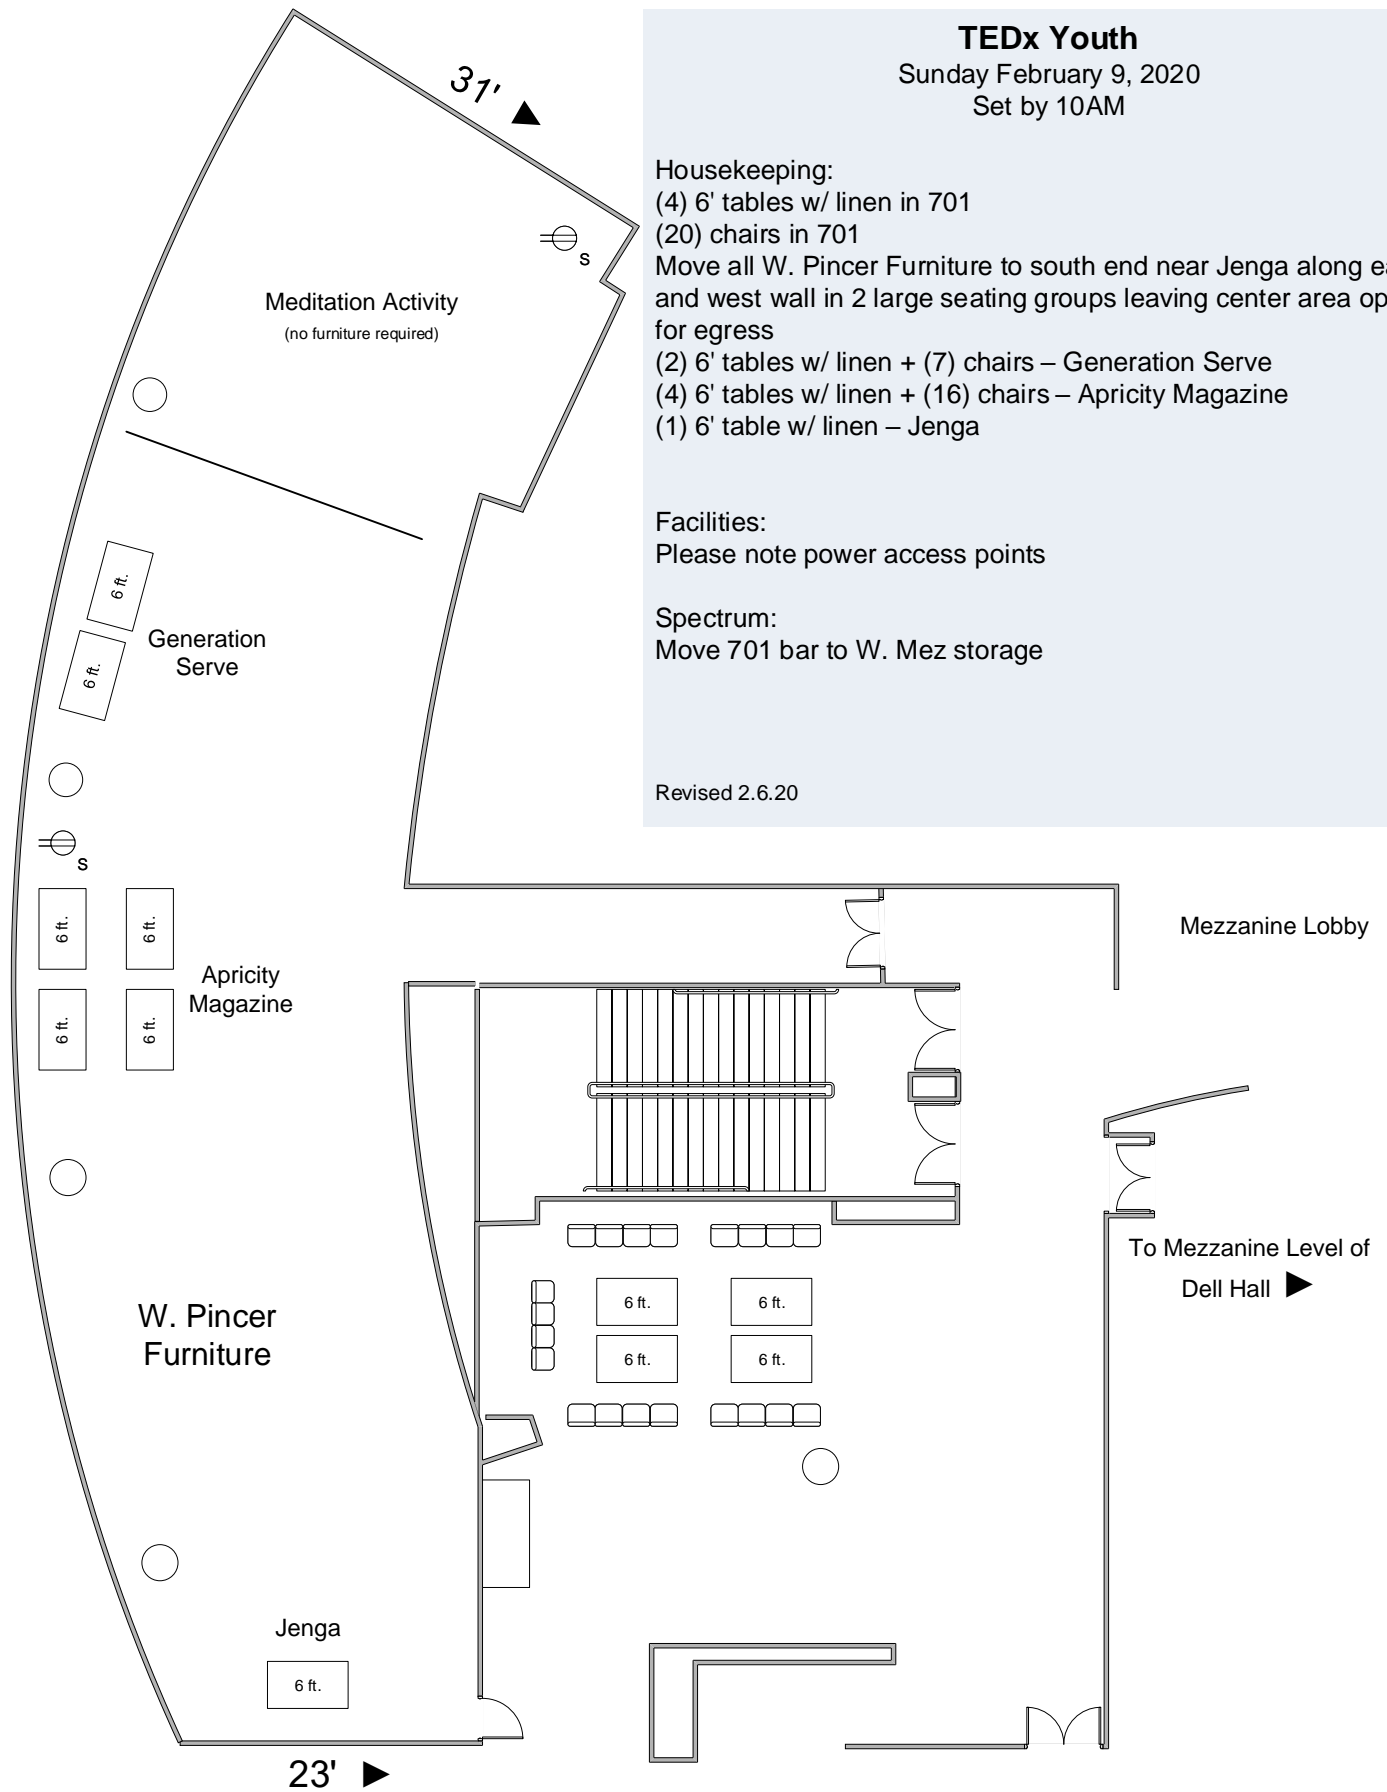

Spectrum: Push east and west lobby bars to wall

Revised 2.6.20

Mezzanine Lobby

TEDx Youth

Sunday February 9, 2020

Set by 10AM

Housekeeping:

- (1) 8' table w/ linen + (2) chairs – Spheros
- (1) 8' table w/ linen + (5) chairs – Trivia
- (2) 8' tables w/ linen – Snacks
- (1) 6' table w/ linen – N/A Bevs
- (2) 8' tables w/ linen + (10) chairs – Creative Writing
- (3) 8' tables w/ linen + (20) chairs – Doodle Different

Spectrum: Please push bar to wall, note N/A bev and snack table placement

Revised 2.6.20

TEDx Youth

Sunday February 9, 2020

Set by 10AM

Housekeeping:

(4) 6' tables w/ linen in 701

(20) chairs in 701

Move all W. Pincer Furniture to south end near Jenga along east and west wall in 2 large seating groups leaving center area open for egress

(2) 6' tables w/ linen + (7) chairs – Generation Serve

(4) 6' tables w/ linen + (16) chairs – Apricity Magazine

(1) 6' table w/ linen – Jenga

Facilities:

Please note power access points

Spectrum:

Move 701 bar to W. Mez storage

Revised 2.6.20

West Pincer + 701 Lounge