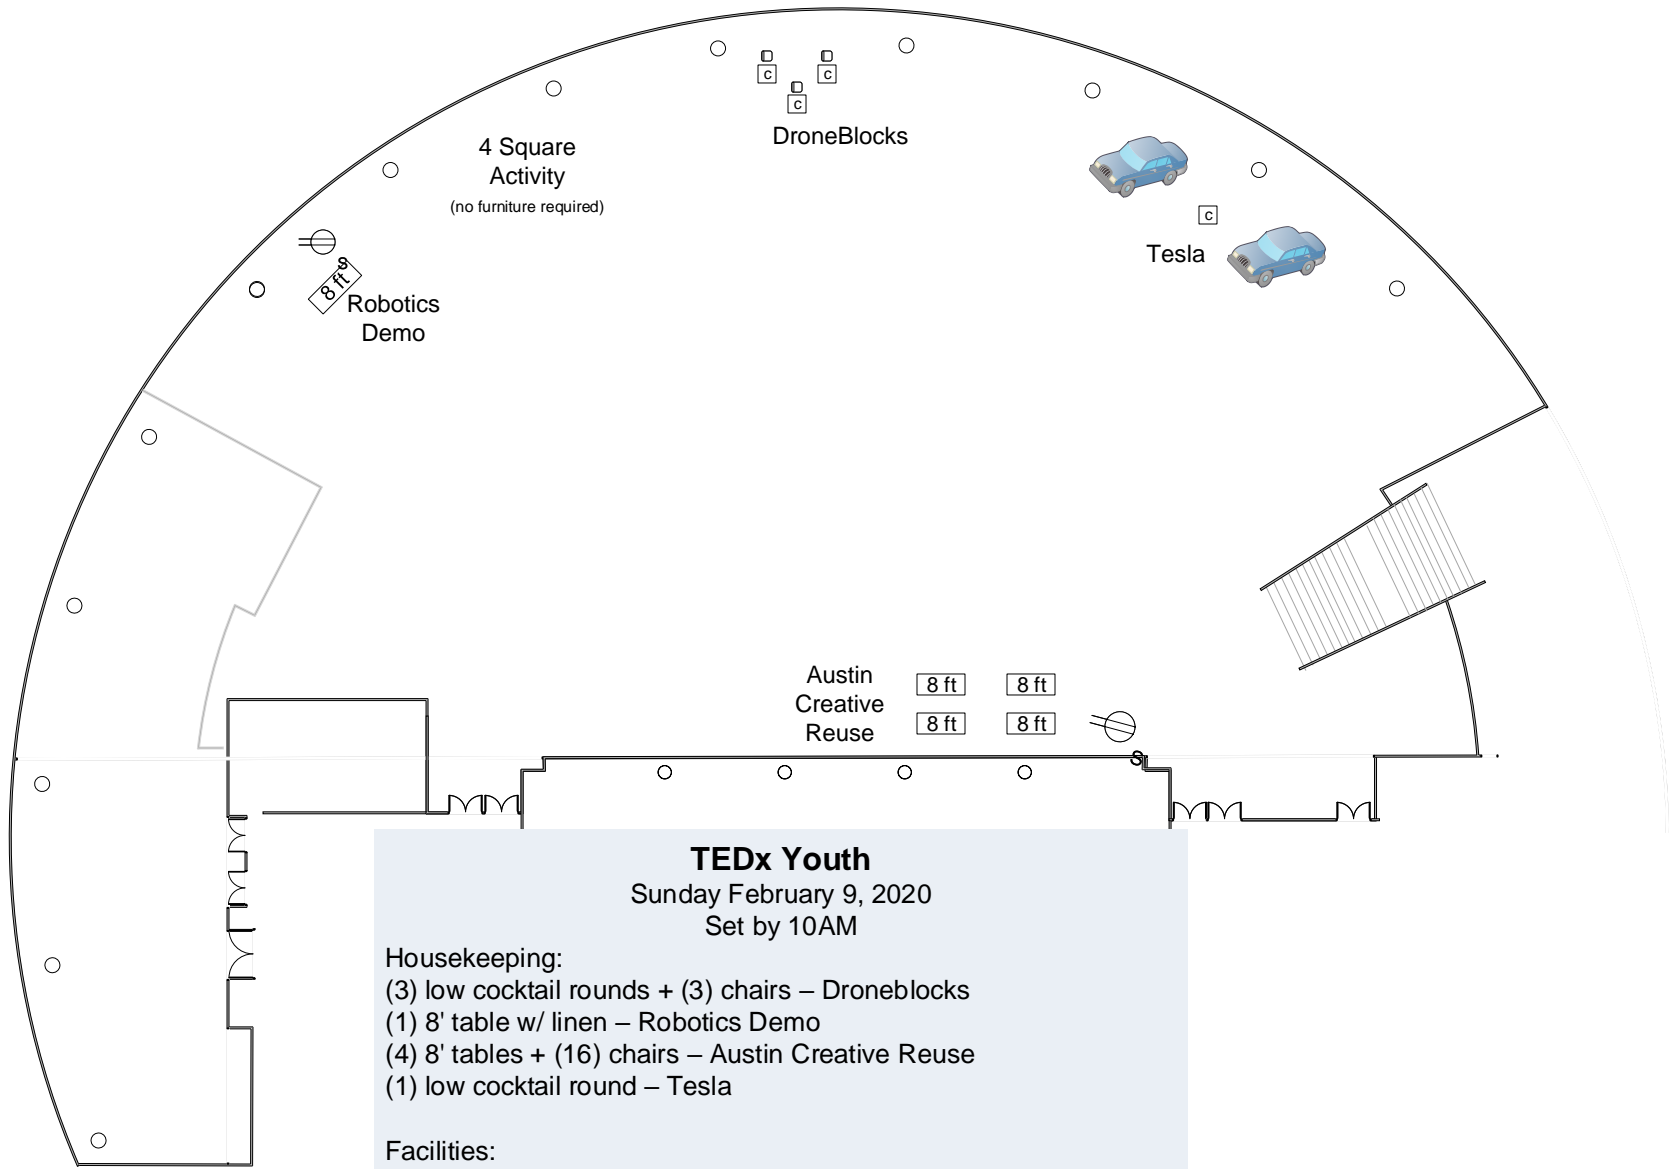

BAR

TEDx Youth

Sunday February 9, 2020
Set by 10AM

- Housekeeping:
- (3) 6' tables w/ linen
 - (4) chairs
 - (1) 4' table w/ linen
 - (1) Bench moved near column

Facilities: Power drop near Box Office windows

Spectrum: Please push bar to wall

Revised 2.4.20

TEDx Youth
 Sunday February 9, 2020
 Set by 10AM

Housekeeping:
 (3) low cocktail rounds + (3) chairs – Droneblocks
 (1) 8' table w/ linen – Robotics Demo
 (4) 8' tables + (16) chairs – Austin Creative Reuse
 (1) low cocktail round – Tesla

Facilities:
 (1) 120v power drop – Austin Creative Reuse
 (1) 120v power drop – Robotics Demo

Revised 2.6.20

HEB Terrace

TEDx Youth

Sunday February 9, 2020

Set by 10AM

Housekeeping:

Remove 3 benches from center orch, place along east side wall

Spectrum: Push east and west lobby bars to wall

Revised 2.6.20

Mezzanine Lobby

TEDx Youth

Sunday February 9, 2020

Set by 10AM

Housekeeping:

- (1) 8' table w/ linen + (2) chairs – Spheros
- (1) 8' table w/ linen + (5) chairs – Trivia
- (2) 8' tables w/ linen – Snacks
- (1) 6' table w/ linen – N/A Bevs
- (2) 8' tables w/ linen + (10) chairs – Creative Writing
- (3) 8' tables w/ linen + (20) chairs – Doodle Different