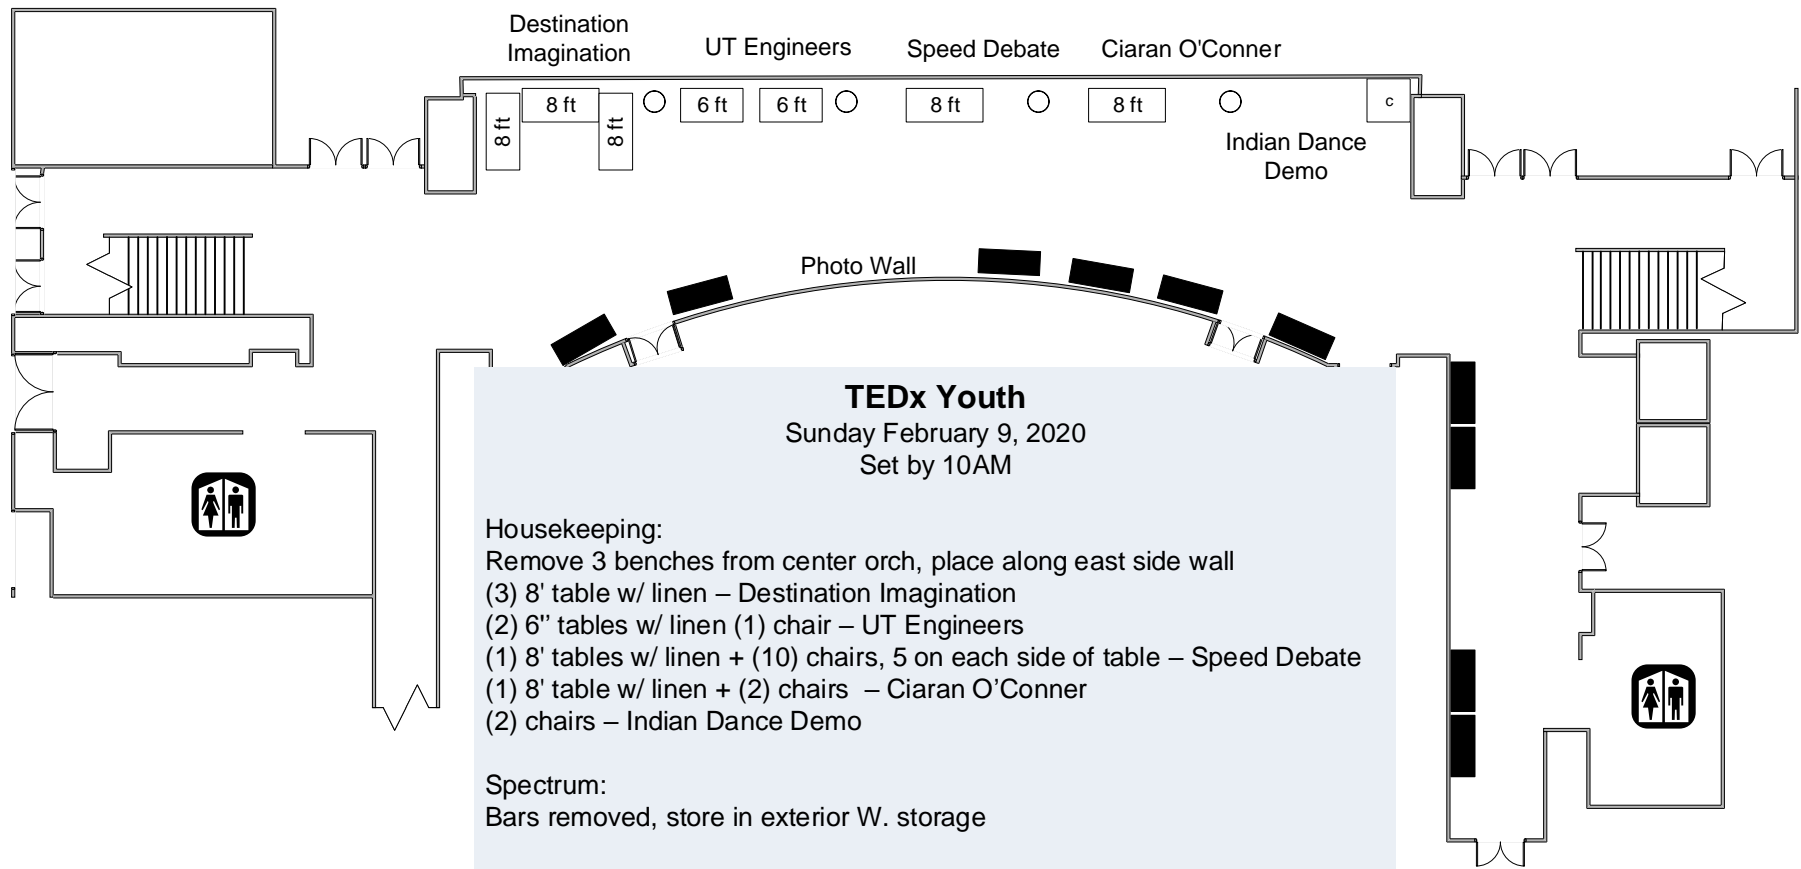

TEDx Youth

Sunday February 9, 2020

Set by 10AM

Housekeeping:

Remove 3 benches from center orch, place along east side wall

(3) 8' table w/ linen – Destination Imagination

(2) 6" tables w/ linen (1) chair – UT Engineers

(1) 8' tables w/ linen + (10) chairs, 5 on each side of table – Speed Debate

(1) 8' table w/ linen + (2) chairs – Ciaran O'Conner

(2) chairs – Indian Dance Demo

Spectrum:

Bars removed, store in exterior W. storage

Guest Services:

(1) program table moved to NE corner of lobby – Indian Dance Demo

Revised 2.6.20

Orchestra Lobby